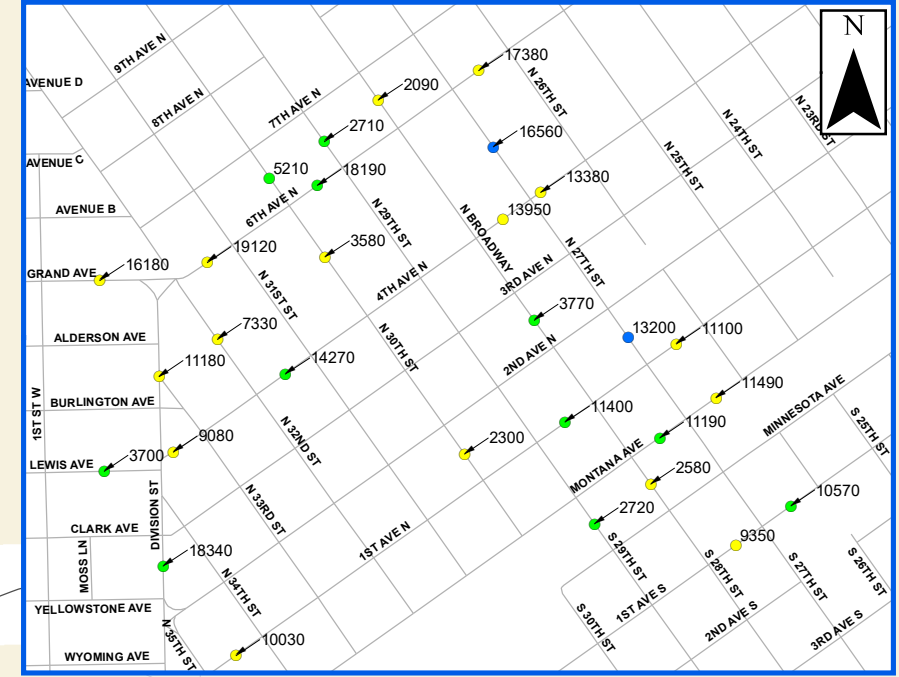

2022
Billings Urbanized Area
Traffic Count Map
Average Daily Traffic

YELLOWSTONE COUNTY
 BOARD OF PLANNING &
 CITY OF BILLINGS

See
 Downtown
 Inset

Downtown Area

- Even Year
- Odd Year
- MDT