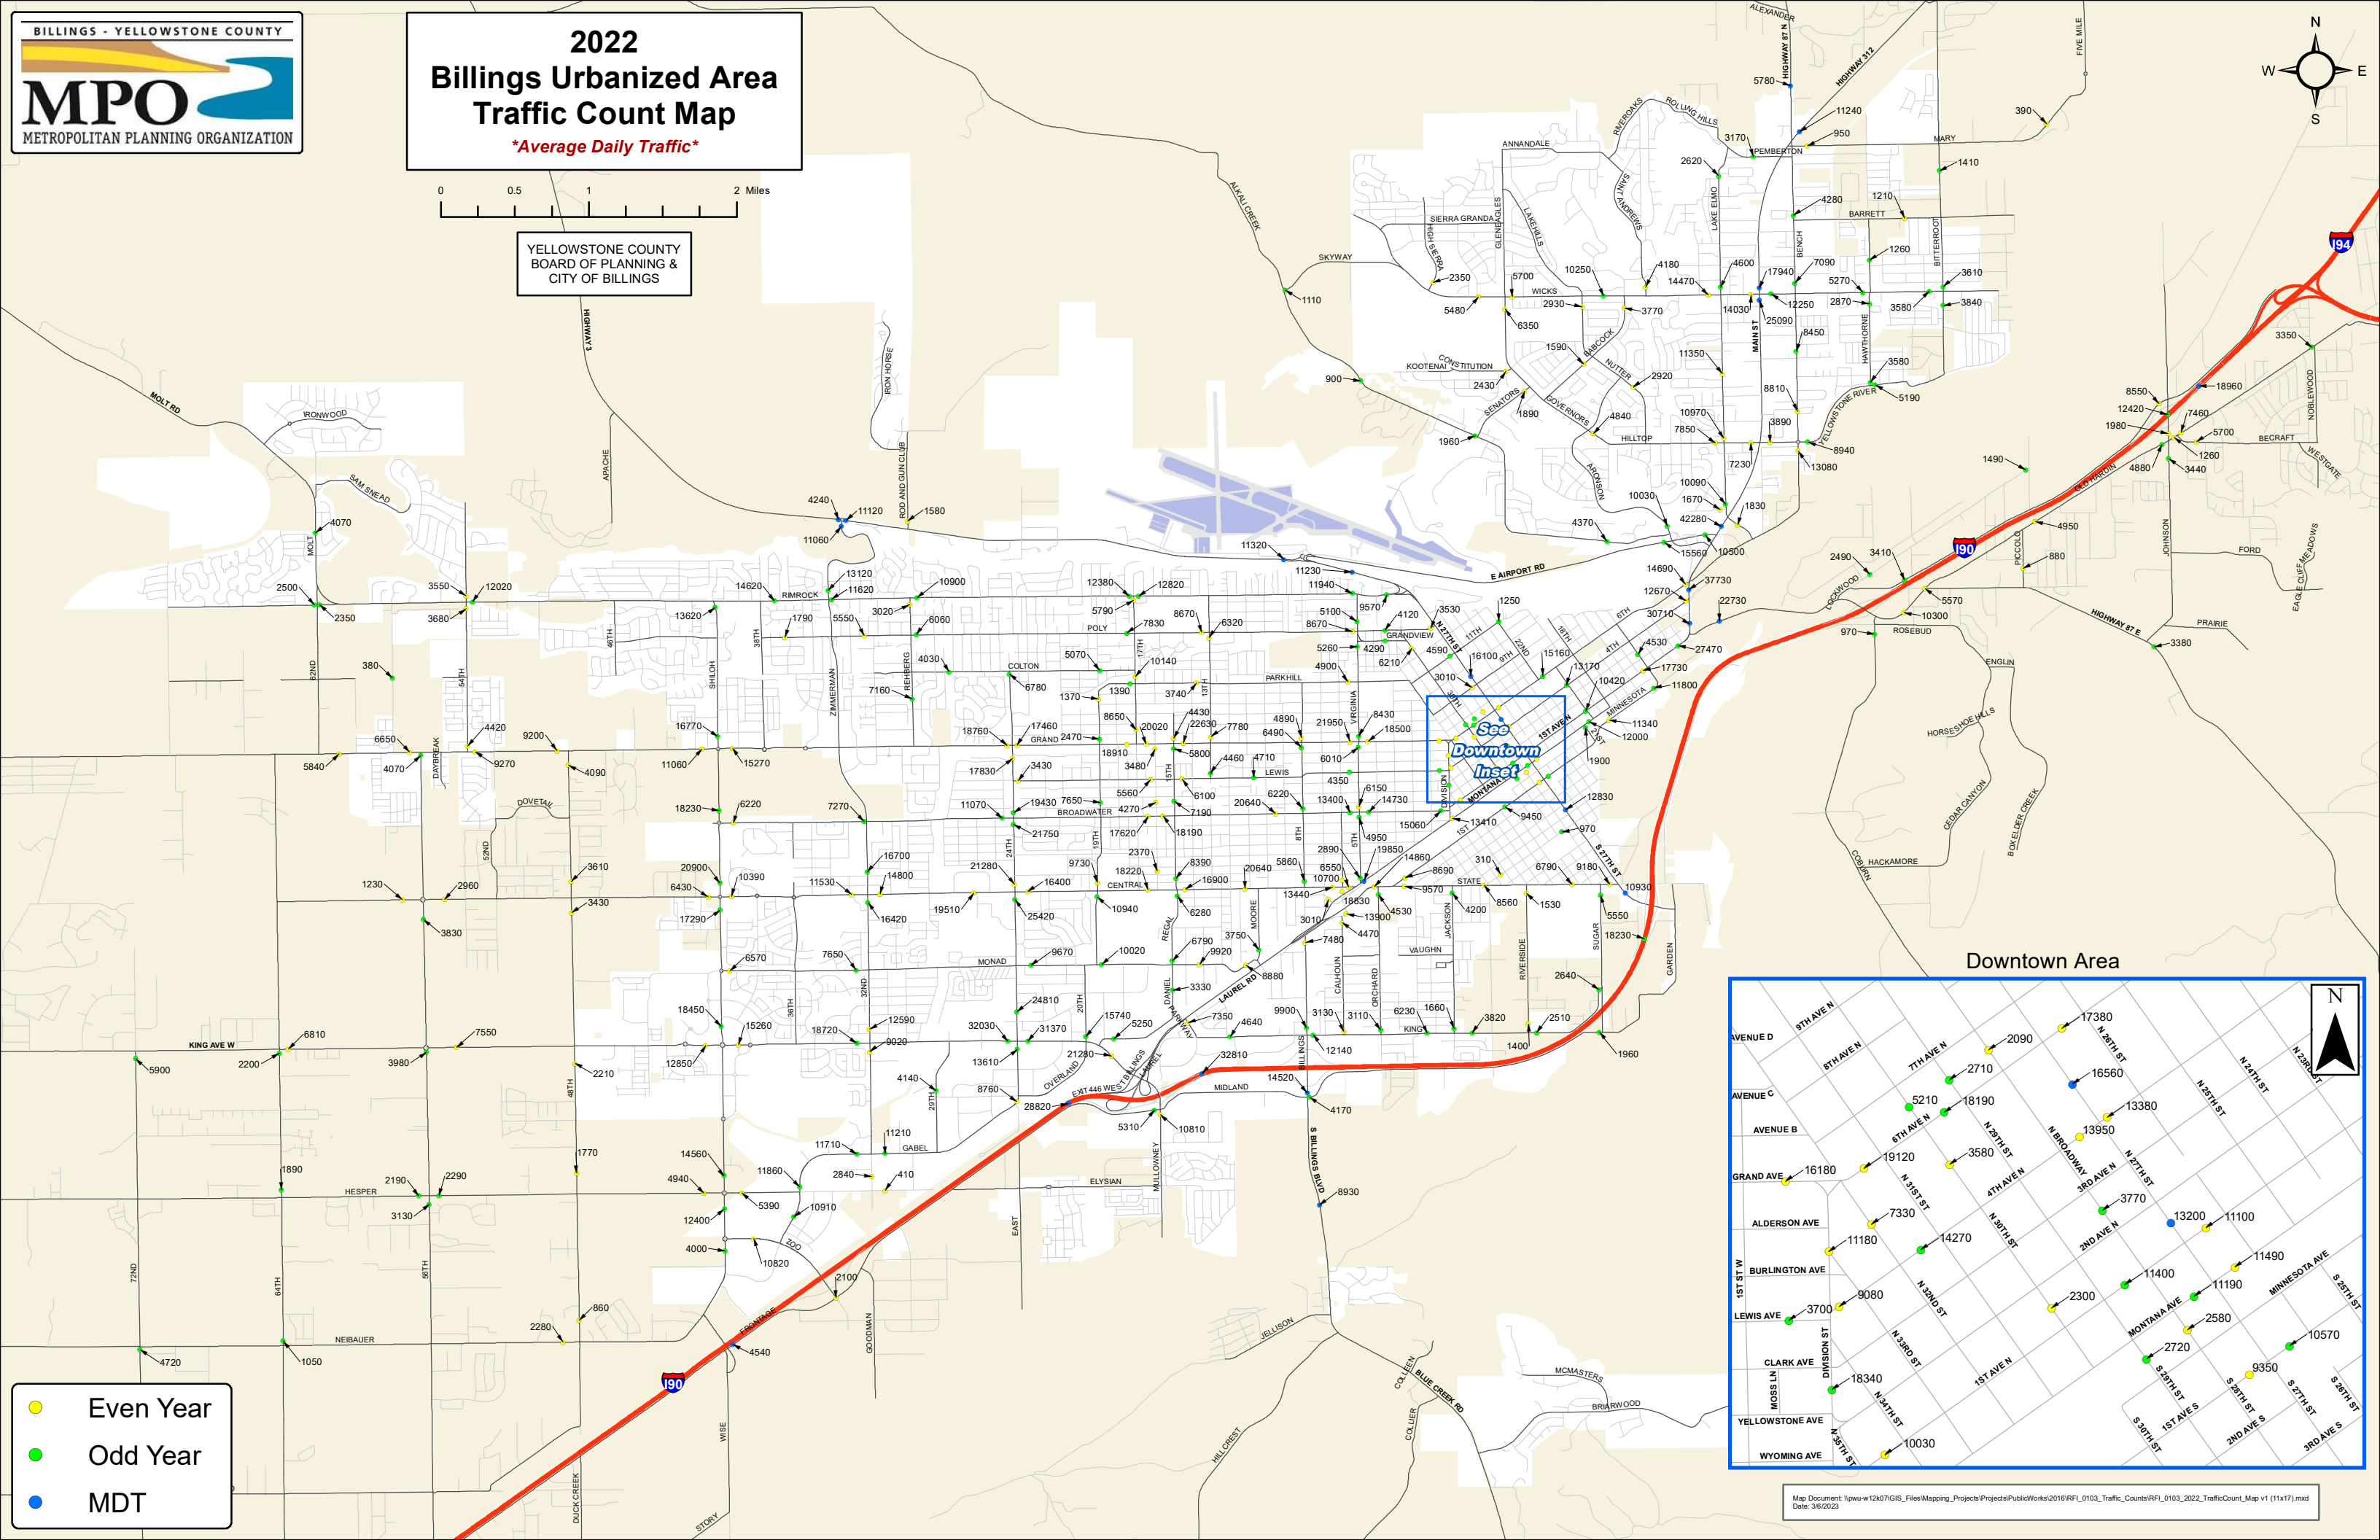

2022
Billings Urbanized Area
Traffic Count Map
Average Daily Traffic

YELLOWSTONE COUNTY
 BOARD OF PLANNING &
 CITY OF BILLINGS

See
 Downtown
 Inset

Downtown Area

- Even Year
- Odd Year
- MDT