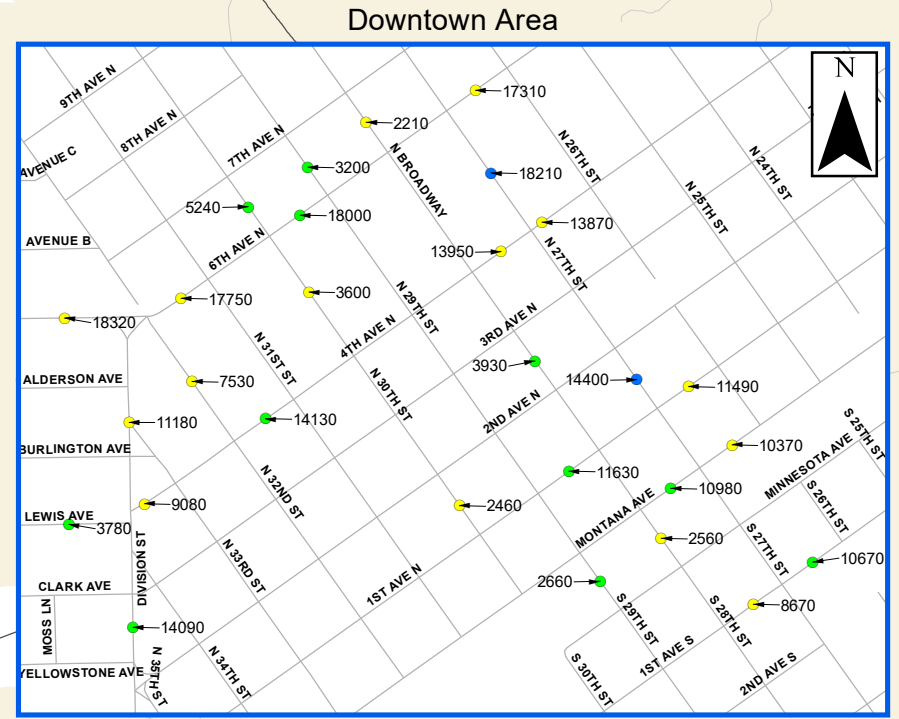

2020
Billings Urbanized Area
Traffic Count Map
Average Daily Traffic

YELLOWSTONE COUNTY
 BOARD OF PLANNING &
 CITY OF BILLINGS

See
 Downtown
 Inset

- Even Year
- Odd Year
- MDT