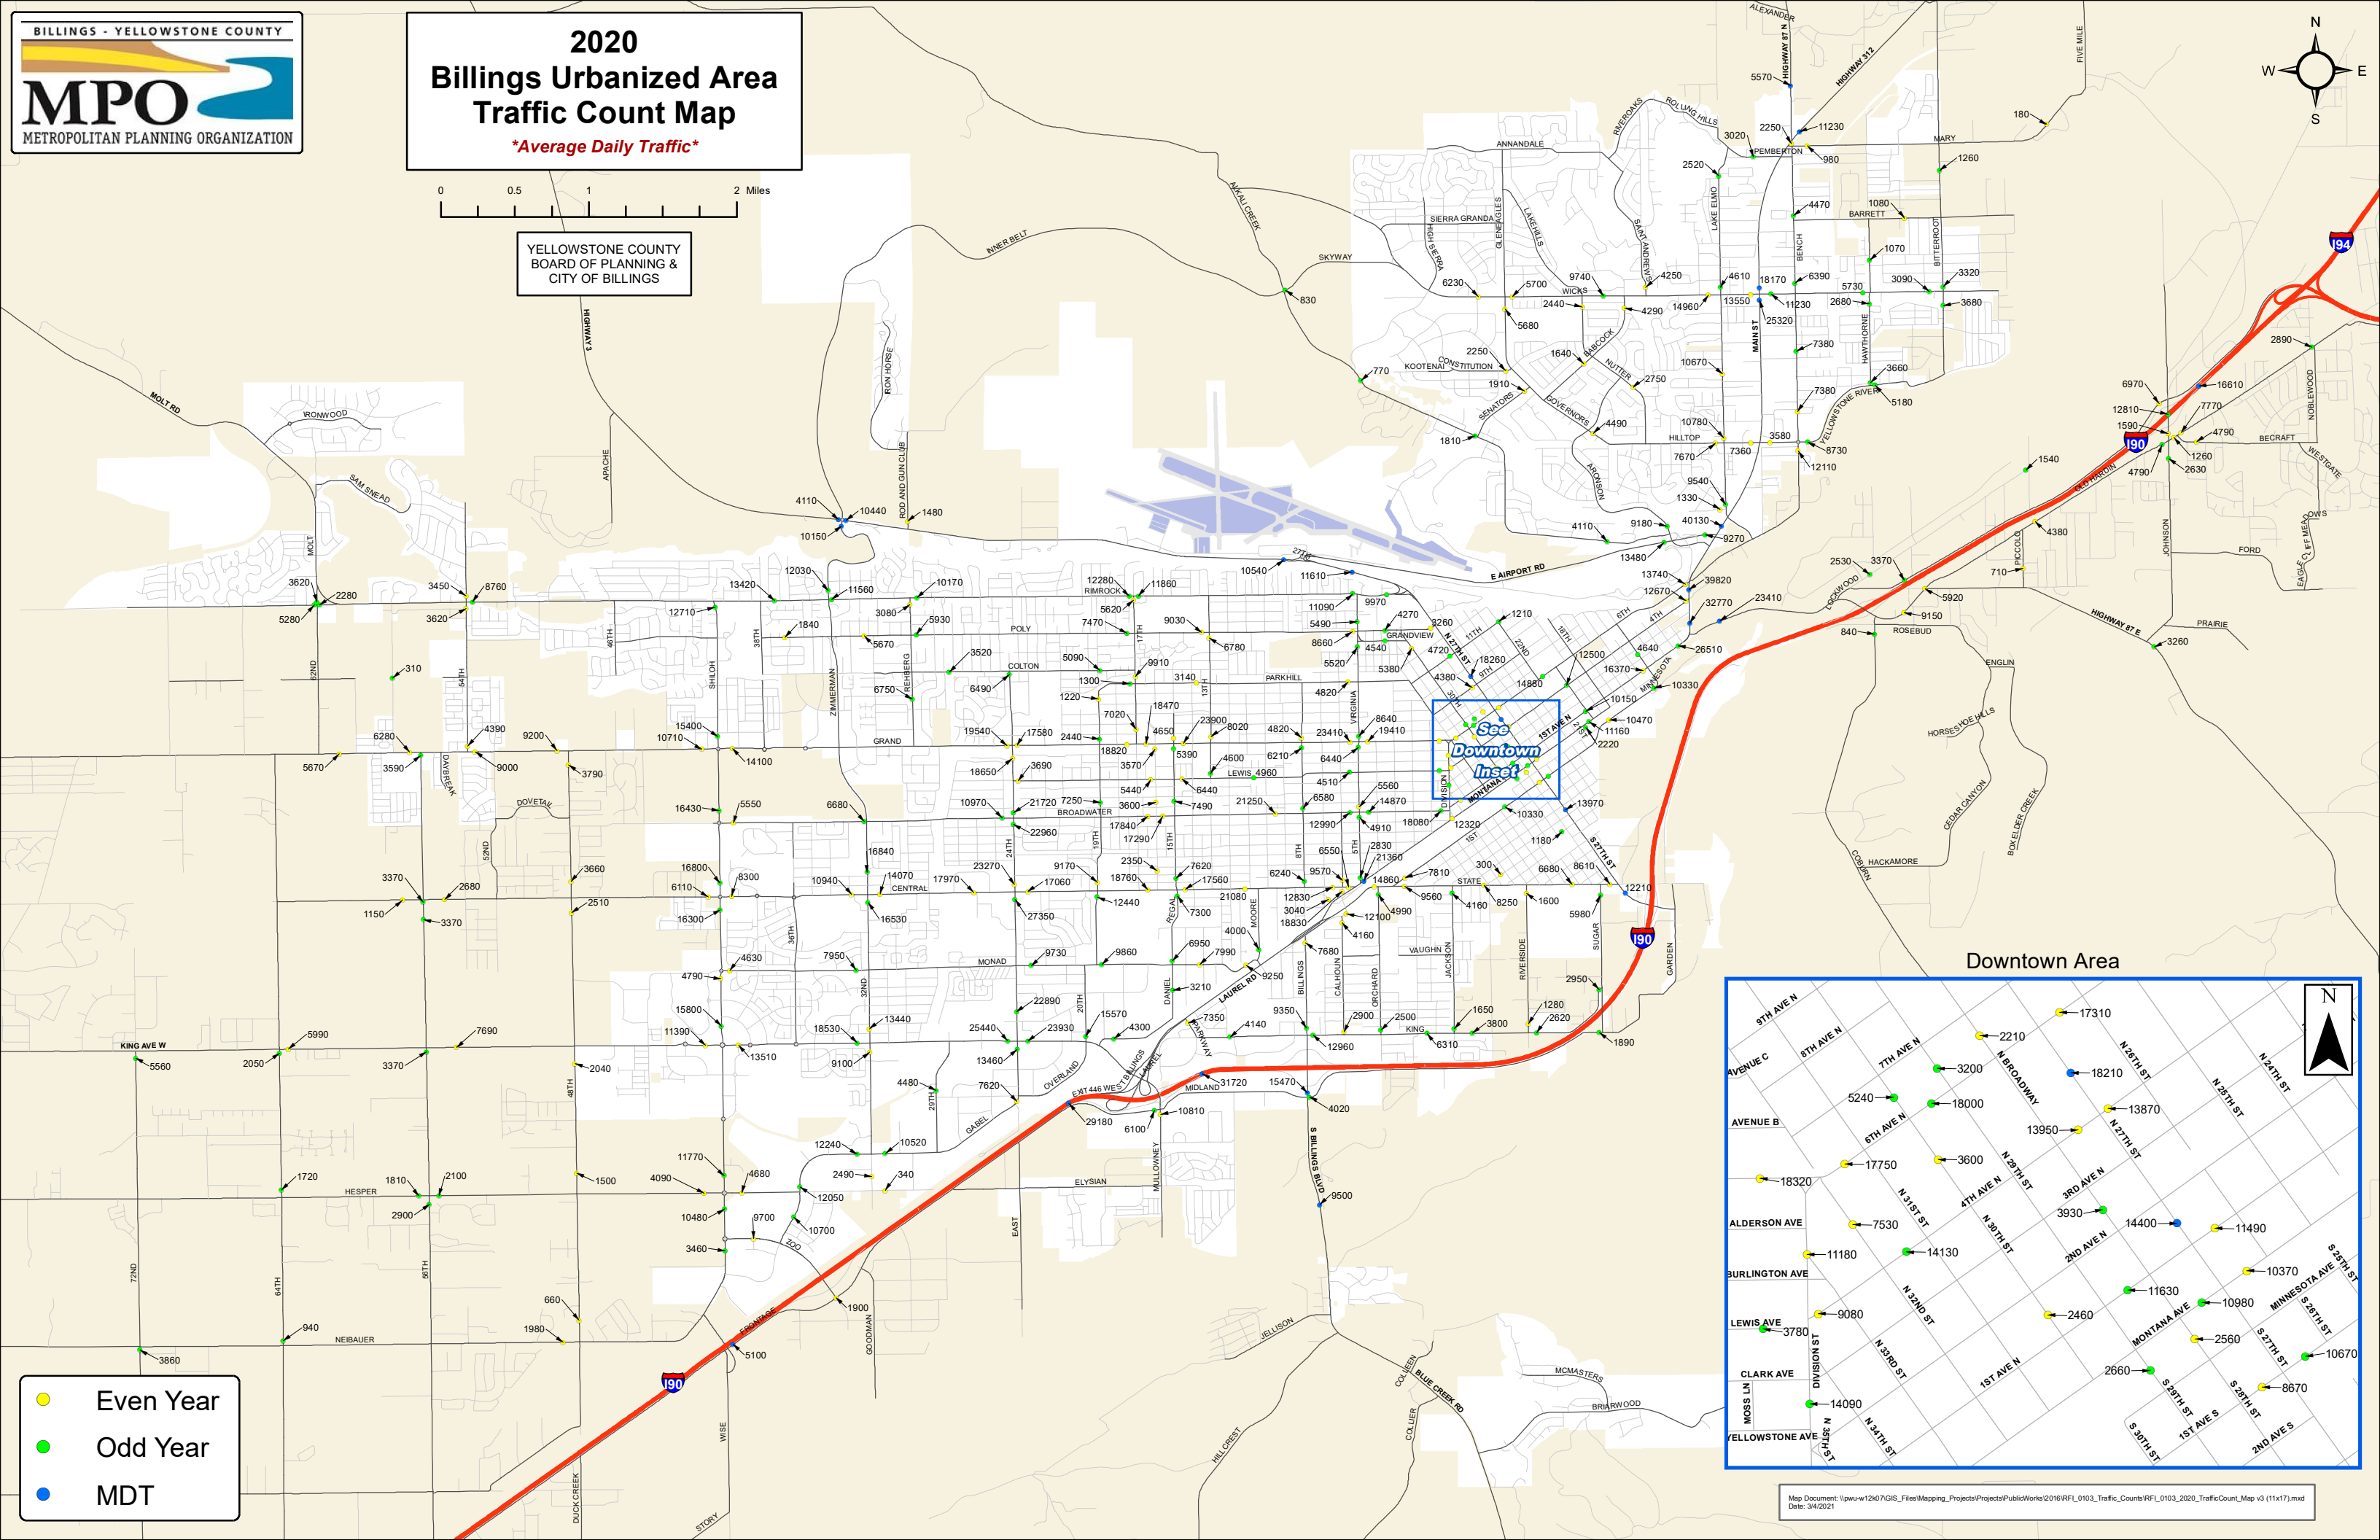

2020
Billings Urbanized Area
Traffic Count Map
Average Daily Traffic

YELLOWSTONE COUNTY
 BOARD OF PLANNING &
 CITY OF BILLINGS

See
 Downtown
 Inset

- Even Year
- Odd Year
- MDT