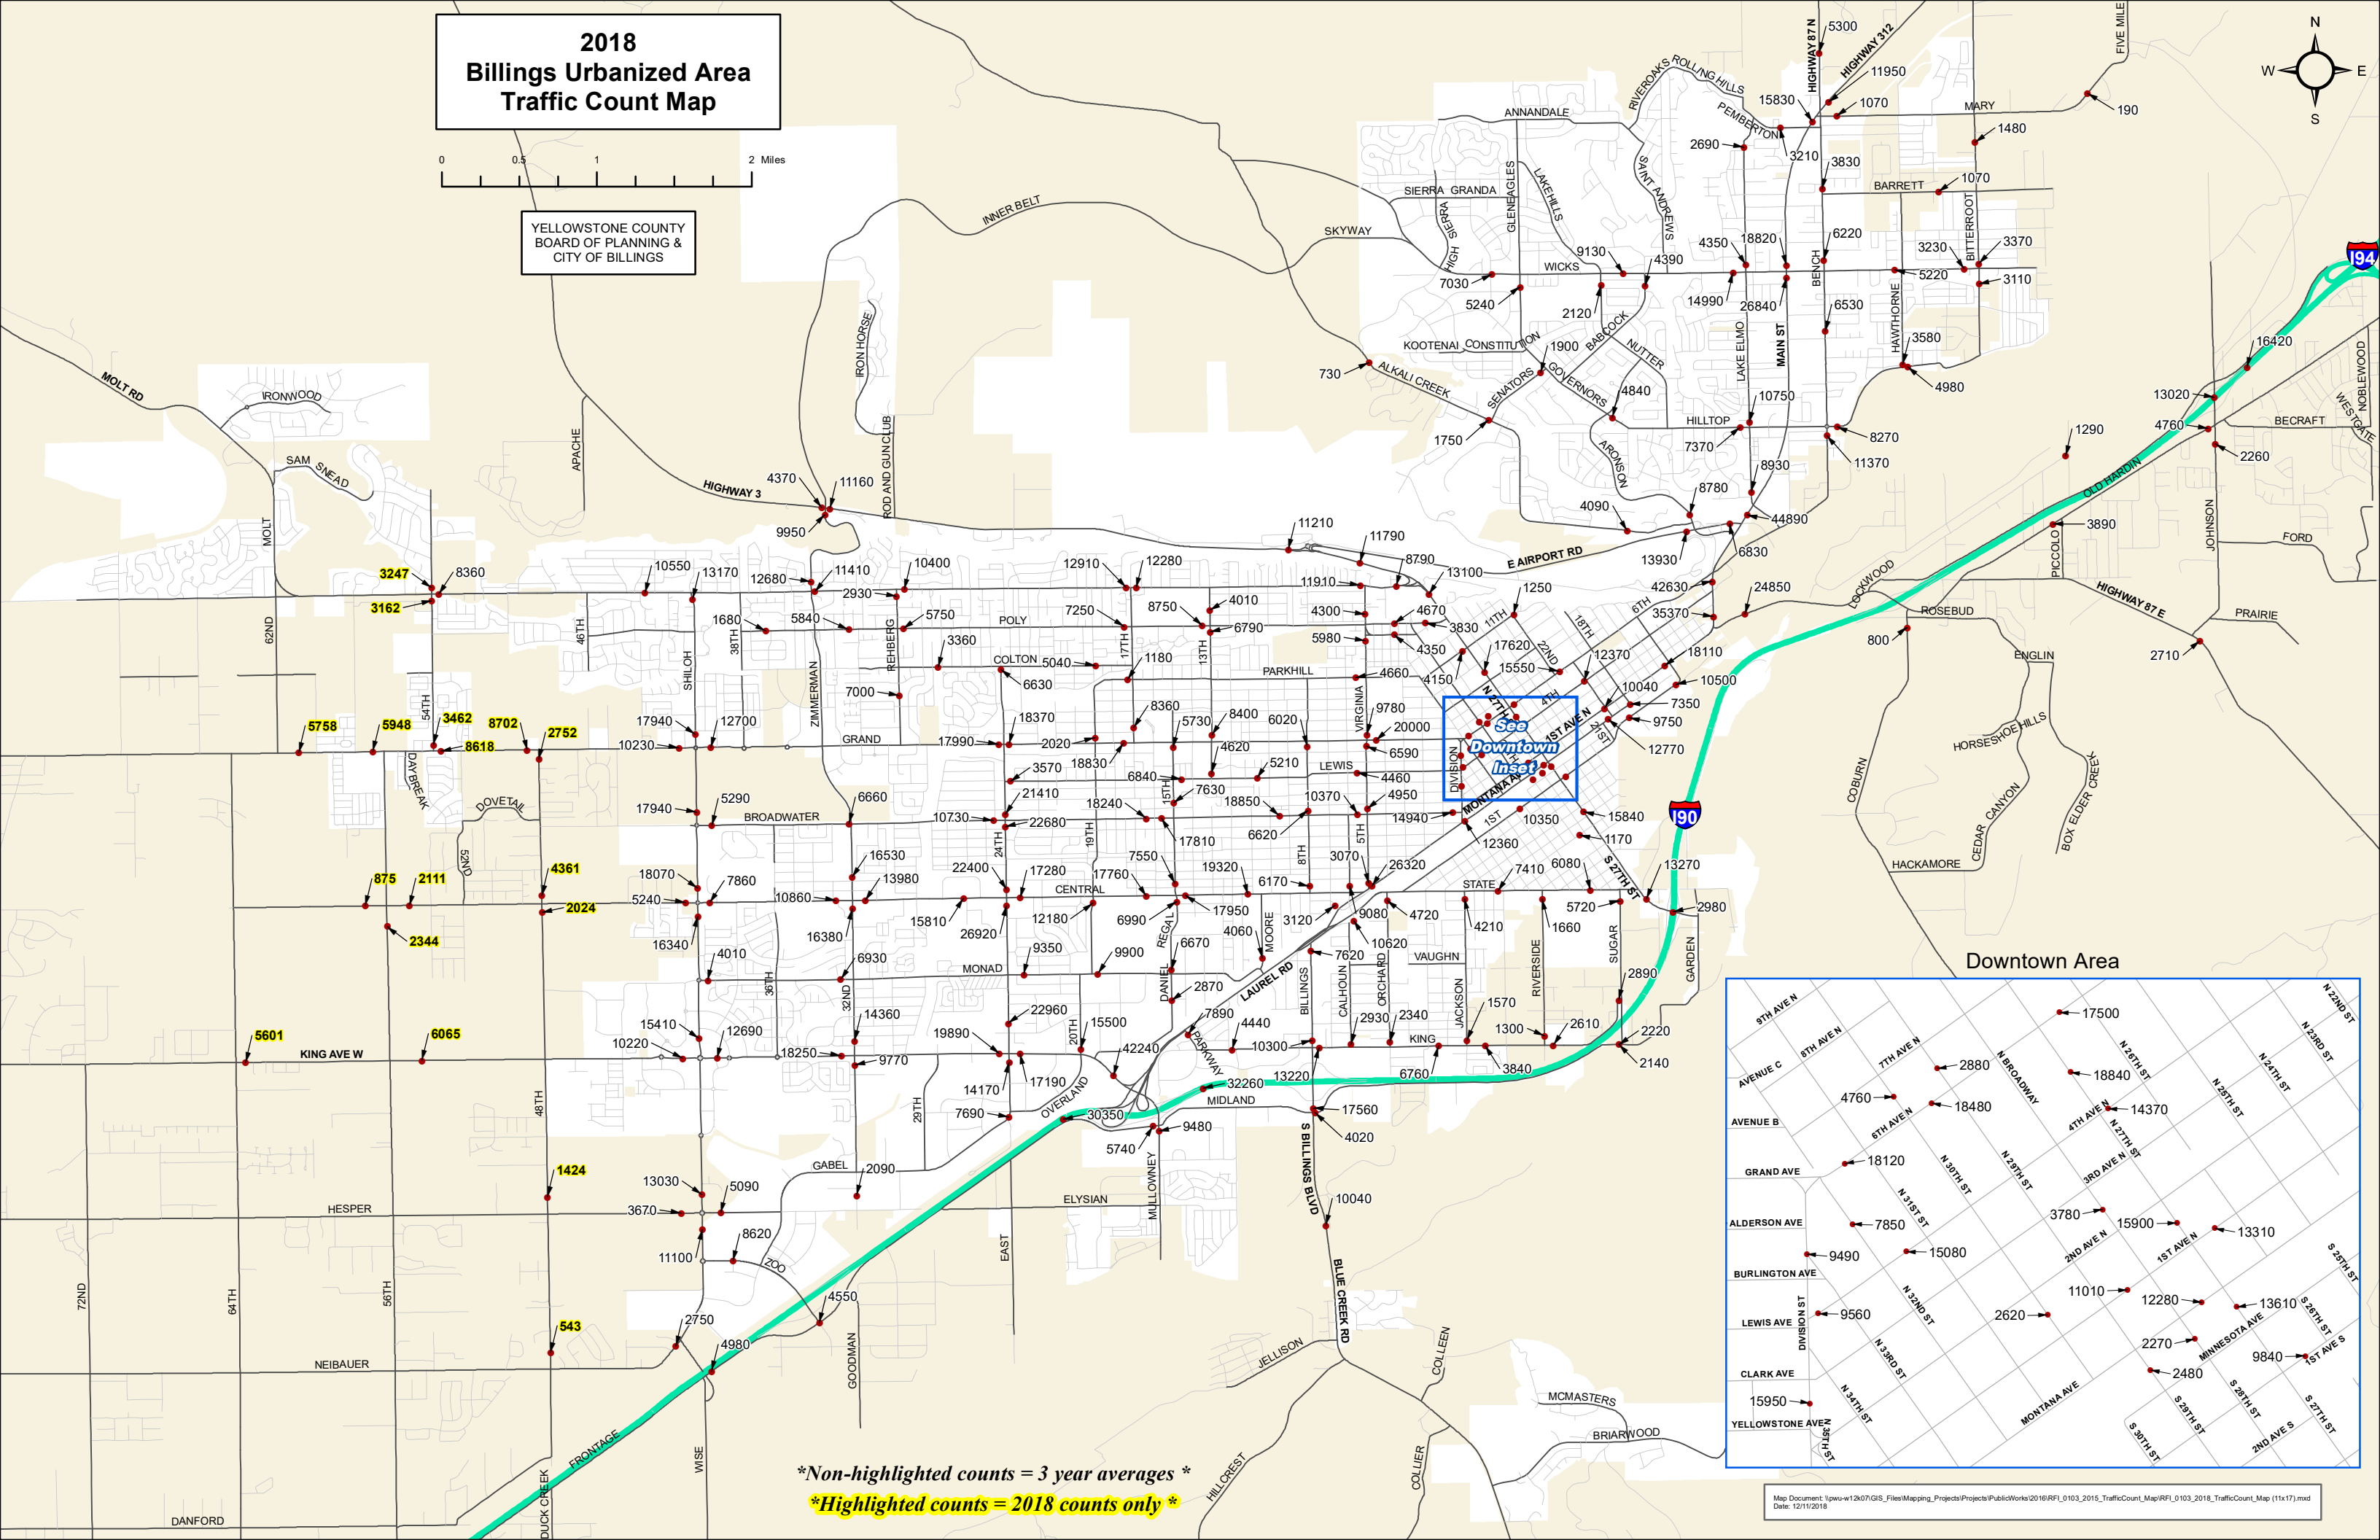

# 2018 Billings Urbanized Area Traffic Count Map

YELLOWSTONE COUNTY BOARD OF PLANNING & CITY OF BILLINGS

See Downtown Inset

\*Non-highlighted counts = 3 year averages\*  
 \*Highlighted counts = 2018 counts only\*