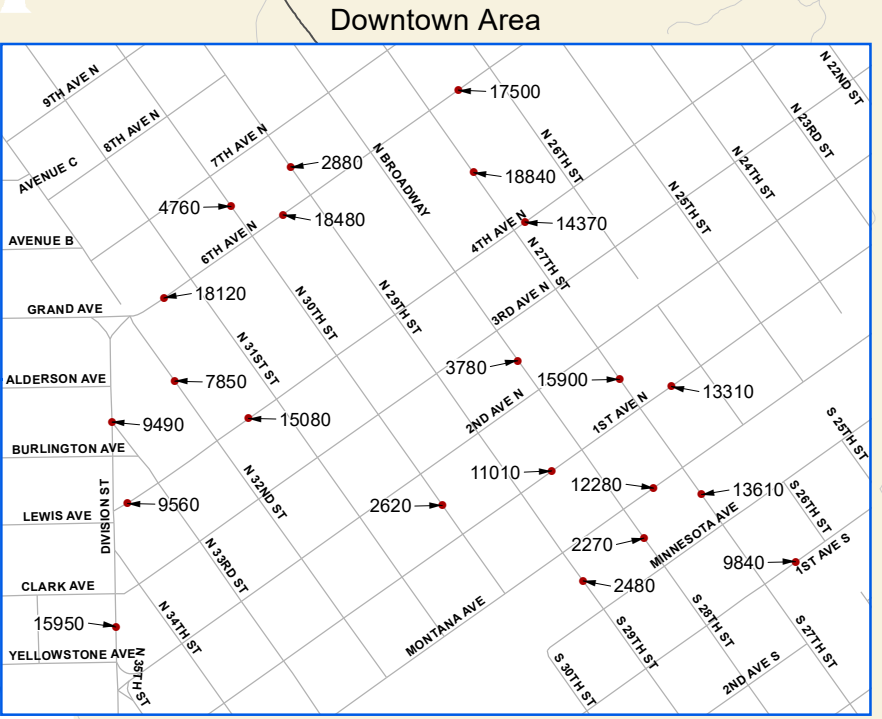

# 2018 Billings Urbanized Area Traffic Count Map

YELLOWSTONE COUNTY BOARD OF PLANNING & CITY OF BILLINGS

See Downtown Inset

\*Non-highlighted counts = 3 year averages\*  
 \*Highlighted counts = 2018 counts only\*